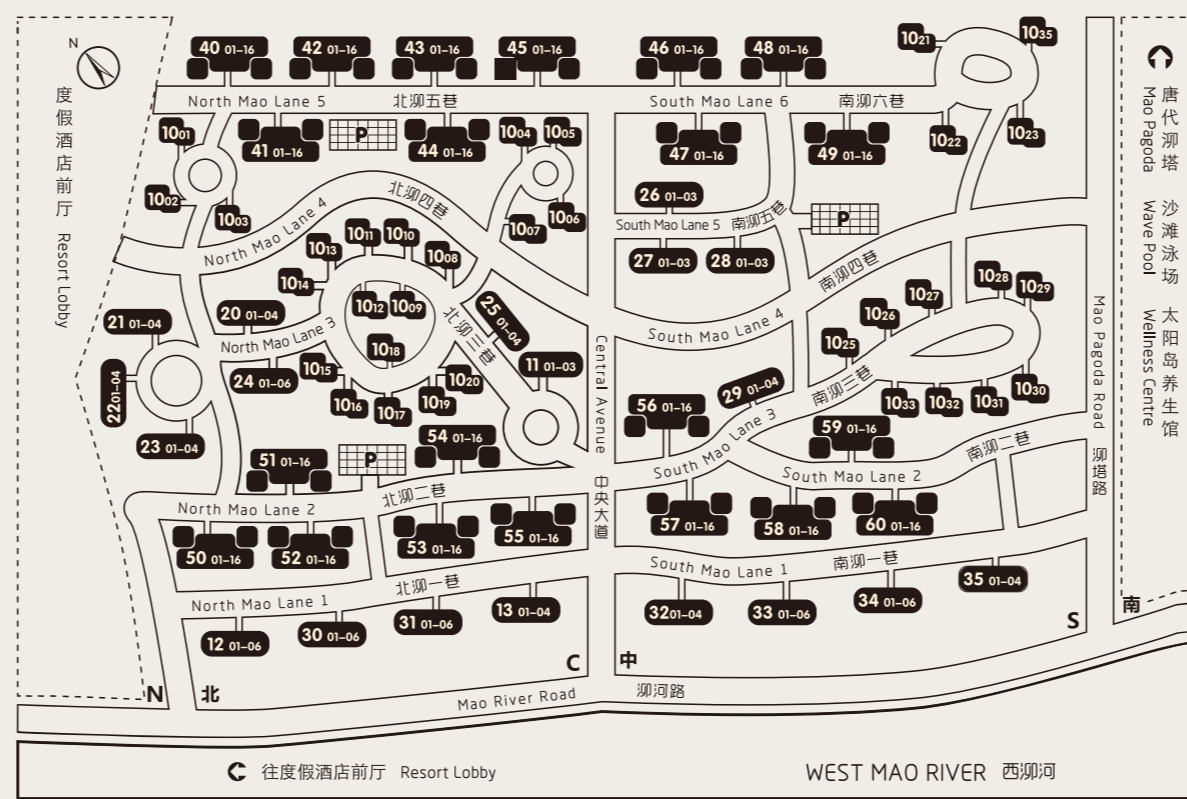

# 阳光宠物房 Pets Themed Sun Suite

面积  
Room Size **71<sup>2</sup>**

床型Bedding:  
2张单床/1张大床 2 Single Beds/1 Queen Bed  
入住人数 Capacity: 2

绿林环绕的 453 栋欧式别墅错落分布，装修精致，毗邻泖河，独享一片静谧。这里是与朋友、家人聚会的理想选择，无论哪种房型，都会让您有一个美好阳光假期。我们提供一流的客房服务，力求达到宾至如归的效果，让您有不一样的度假休憩体验。

The island's 453 European styled villas occupy an area of 25 hectares surrounded by endless golfing greens and flowing rivers. With the diversity of accommodation provided, the resort takes care of every travelers' needs, whether you are with a hearty group of family and friends, a solo traveler seeking solace, a business traveler on a retreat, a couple enjoying a romantic wellness getaway, or bringing your pet for a holiday.

## 度假村内房间分布图

更多信息请垂询: + 86 21 - 6186-9650

reservations@sunisland.asia www.sunisland.asia

上海市长宁区淮海西路 666 号中山万博国际中心 1002 室 邮编 200052 Room 1002, City Point & M - Town, 666 Huaihai West Road, Changning District, Shanghai 200052  
上海市青浦区朱家角镇沈太路 2588 号 邮编 201714 2588 Shentai Road, Zhujiajiao Town, Qingpu District, Shanghai, China 201714